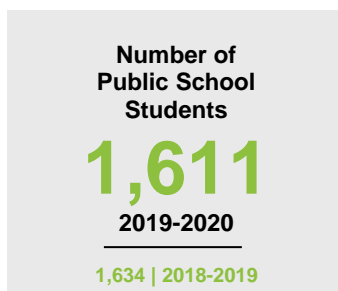

ROCK COUNTY

2020 COUNTY FACT SHEET

Minnesota

Child Population: **1,269,824**
 Birth Rate per 1,000: **12.0**
 Median Family Income: **\$86,204**

Rock

Child Population: **2,320**
 Birth Rate per 1,000: **10.3**
 Median Family Income: **\$68,704**