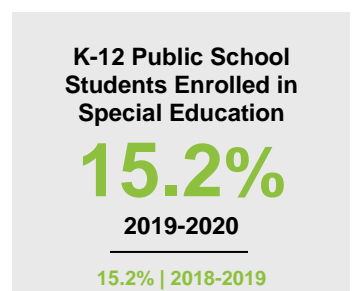

ROCK COUNTY

2020 COUNTY FACT SHEET

Minnesota

Child Population: **1,269,824**
 Birth Rate per 1,000: **12.0**
 Median Family Income: **\$86,204**

Rock

Child Population: **2,320**
 Birth Rate per 1,000: **10.3**
 Median Family Income: **\$68,704**