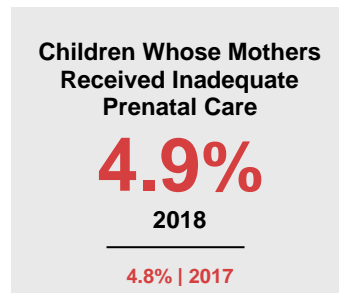

ROCK COUNTY

2020 COUNTY FACT SHEET

Minnesota

Child Population: **1,269,824**
 Birth Rate per 1,000: **12.0**
 Median Family Income: **\$86,204**

Rock

Child Population: **2,320**
 Birth Rate per 1,000: **10.3**
 Median Family Income: **\$68,704**