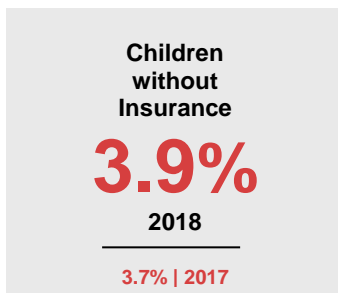

ROCK COUNTY

2020 COUNTY FACT SHEET

Minnesota

Child Population: **1,269,824**
 Birth Rate per 1,000: **12.0**
 Median Family Income: **\$86,204**

Rock

Child Population: **2,320**
 Birth Rate per 1,000: **10.3**
 Median Family Income: **\$68,704**