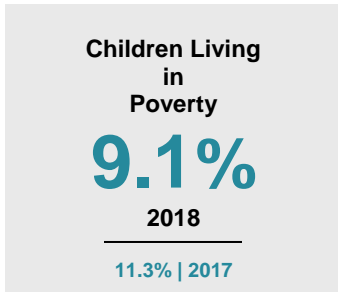

ROCK COUNTY

2020 COUNTY FACT SHEET

Minnesota

Child Population: **1,269,824**
 Birth Rate per 1,000: **12.0**
 Median Family Income: **\$86,204**

Rock

Child Population: **2,320**
 Birth Rate per 1,000: **10.3**
 Median Family Income: **\$68,704**