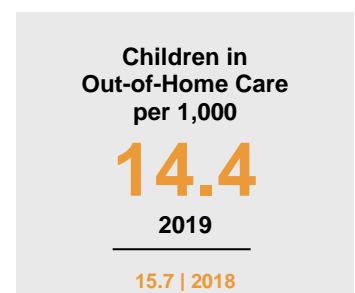

ROCK COUNTY

2020 COUNTY FACT SHEET

Minnesota

Child Population: **1,269,824**
 Birth Rate per 1,000: **12.0**
 Median Family Income: **\$86,204**

Rock

Child Population: **2,320**
 Birth Rate per 1,000: **10.3**
 Median Family Income: **\$68,704**

KIDS COUNT is a project of the Annie E. Casey Foundation. CDF-MN publishes an annual Minnesota KIDS COUNT Data Book to share trends in child well-being and foster discussion on data-driven solutions to improve child outcomes. To access the Minnesota KIDS COUNT Data Book and all county fact sheets, visit www.cdf-mn.org.