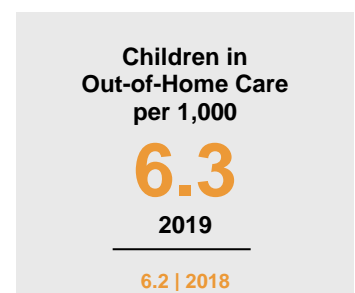

ROSEAU COUNTY

2020 COUNTY FACT SHEET

Minnesota

Child Population: **1,269,824**
Birth Rate per 1,000: **12.0**
Median Family Income: **$86,204**

Roseau

Child Population: **3,675**
Birth Rate per 1,000: **11.4**
Median Family Income: **$72,104**

KIDS COUNT is a project of the Annie E. Casey Foundation. CDF-MN publishes an annual Minnesota KIDS COUNT Data Book to share trends in child well-being and foster discussion on data-driven solutions to improve child outcomes. To access the Minnesota KIDS COUNT Data Book and all county fact sheets, visit www.cdf-mn.org.

**children's
defense fund
minnesota**