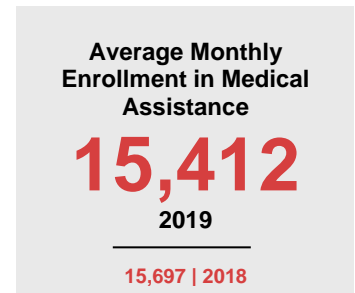

SCOTT COUNTY

2020 COUNTY FACT SHEET

Minnesota

Child Population: **1,269,824**
 Birth Rate per 1,000: **12.0**
 Median Family Income: **\$86,204**

Scott

Child Population: **37,194**
 Birth Rate per 1,000: **9.1**
 Median Family Income: **\$73,066**