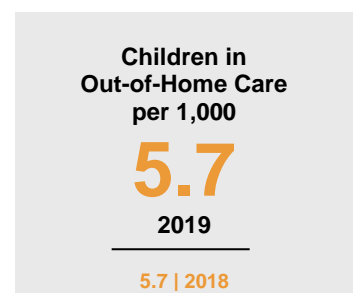

SIBLEY COUNTY

2020 COUNTY FACT SHEET

Minnesota

Child Population: **1,269,824**
 Birth Rate per 1,000: **12.0**
 Median Family Income: **\$86,204**

Sibley

Child Population: **24,905**
 Birth Rate per 1,000: **12.6**
 Median Family Income: **\$93,162**

KIDS COUNT is a project of the Annie E. Casey Foundation. CDF-MN publishes an annual Minnesota KIDS COUNT Data Book to share trends in child well-being and foster discussion on data-driven solutions to improve child outcomes. To access the Minnesota KIDS COUNT Data Book and all county fact sheets, visit www.cdf-mn.org.