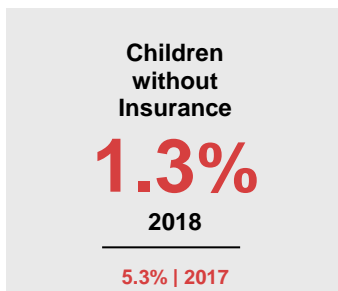

SIBLEY COUNTY

2020 COUNTY FACT SHEET

Minnesota

Child Population: **1,269,824**
 Birth Rate per 1,000: **12.0**
 Median Family Income: **\$86,204**

Sibley

Child Population: **24,905**
 Birth Rate per 1,000: **12.6**
 Median Family Income: **\$93,162**