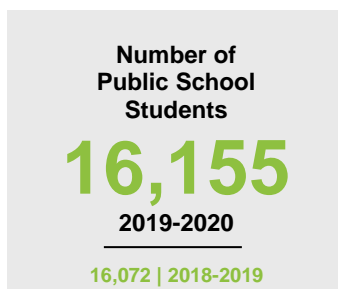

SIBLEY COUNTY

2020 COUNTY FACT SHEET

Minnesota

Child Population: **1,269,824**
 Birth Rate per 1,000: **12.0**
 Median Family Income: **\$86,204**

Sibley

Child Population: **24,905**
 Birth Rate per 1,000: **12.6**
 Median Family Income: **\$93,162**