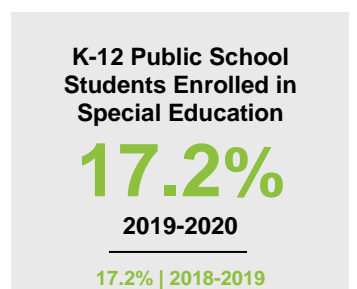

SIBLEY COUNTY

2020 COUNTY FACT SHEET

Minnesota

Child Population: **1,269,824**
 Birth Rate per 1,000: **12.0**
 Median Family Income: **\$86,204**

Sibley

Child Population: **24,905**
 Birth Rate per 1,000: **12.6**
 Median Family Income: **\$93,162**