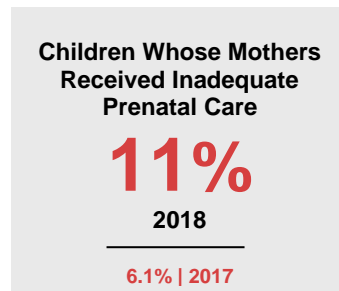

SIBLEY COUNTY

2020 COUNTY FACT SHEET

Minnesota

Child Population: **1,269,824**
 Birth Rate per 1,000: **12.0**
 Median Family Income: **\$86,204**

Sibley

Child Population: **24,905**
 Birth Rate per 1,000: **12.6**
 Median Family Income: **\$93,162**