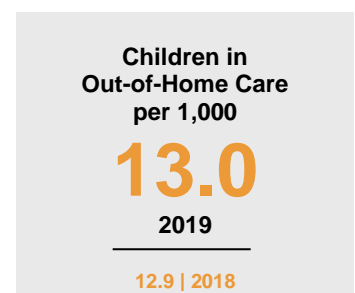

ST. LOUIS COUNTY

2020 COUNTY FACT SHEET

Minnesota

Child Population: **1,269,824**
Birth Rate per 1,000: **12.0**
Median Family Income: **$86,204**

St. Louis

Child Population: **3,538**
Birth Rate per 1,000: **11.6**
Median Family Income: **$74,142**

KIDS COUNT is a project of the Annie E. Casey Foundation. CDF-MN publishes an annual Minnesota KIDS COUNT Data Book to share trends in child well-being and foster discussion on data-driven solutions to improve child outcomes. To access the Minnesota KIDS COUNT Data Book and all county fact sheets, visit www.cdf-mn.org.

**children's
defense fund
minnesota**