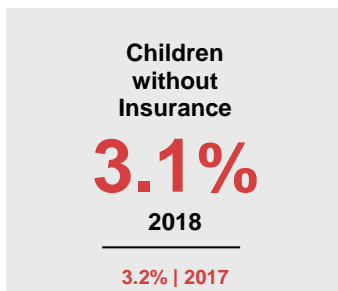

ST. LOUIS COUNTY

2020 COUNTY FACT SHEET

Minnesota

Child Population: **1,269,824**
Birth Rate per 1,000: **12.0**
Median Family Income: **$86,204**

St. Louis

Child Population: **3,538**
Birth Rate per 1,000: **11.6**
Median Family Income: **$74,142**

KIDS COUNT is a project of the Annie E. Casey Foundation. CDF-MN publishes an annual Minnesota KIDS COUNT Data Book to share trends in child well-being and foster discussion on data-driven solutions to improve child outcomes. To access the Minnesota KIDS COUNT Data Book and all county fact sheets, visit www.cdf-mn.org.

**children's
defense fund
minnesota**