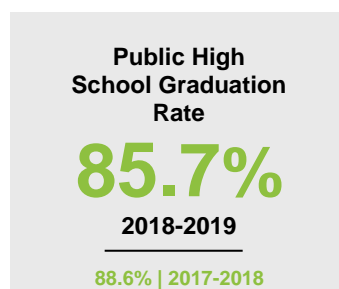

ST. LOUIS COUNTY

2020 COUNTY FACT SHEET

Minnesota

Child Population: **1,269,824**
Birth Rate per 1,000: **12.0**
Median Family Income: **$86,204**

St. Louis

Child Population: **3,538**
Birth Rate per 1,000: **11.6**
Median Family Income: **$74,142**

KIDS COUNT is a project of the Annie E. Casey Foundation. CDF-MN publishes an annual Minnesota KIDS COUNT Data Book to share trends in child well-being and foster discussion on data-driven solutions to improve child outcomes. To access the Minnesota KIDS COUNT Data Book and all county fact sheets, visit www.cdf-mn.org.

**children's
defense fund
minnesota**