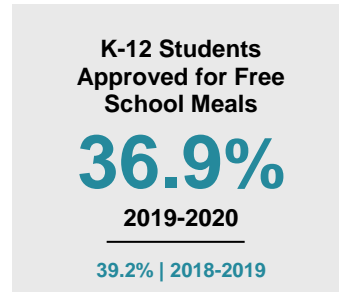

ST. LOUIS COUNTY

2020 COUNTY FACT SHEET

Minnesota

Child Population: **1,269,824**
Birth Rate per 1,000: **12.0**
Median Family Income: **$86,204**

St. Louis

Child Population: **3,538**
Birth Rate per 1,000: **11.6**
Median Family Income: **$74,142**

KIDS COUNT is a project of the Annie E. Casey Foundation. CDF-MN publishes an annual Minnesota KIDS COUNT Data Book to share trends in child well-being and foster discussion on data-driven solutions to improve child outcomes. To access the Minnesota KIDS COUNT Data Book and all county fact sheets, visit www.cdf-mn.org.

**children's
defense fund
minnesota**