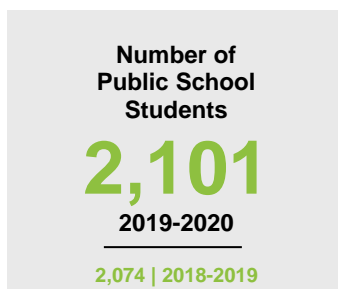

ST. LOUIS COUNTY

2020 COUNTY FACT SHEET

Minnesota

Child Population: **1,269,824**
Birth Rate per 1,000: **12.0**
Median Family Income: **$86,204**

St. Louis

Child Population: **3,538**
Birth Rate per 1,000: **11.6**
Median Family Income: **$74,142**

KIDS COUNT is a project of the Annie E. Casey Foundation. CDF-MN publishes an annual Minnesota KIDS COUNT Data Book to share trends in child well-being and foster discussion on data-driven solutions to improve child outcomes. To access the Minnesota KIDS COUNT Data Book and all county fact sheets, visit www.cdf-mn.org.

**children's
defense fund
minnesota**