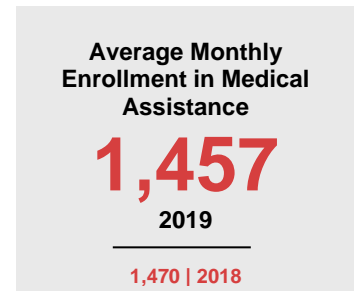

ST. LOUIS COUNTY

2020 COUNTY FACT SHEET

Minnesota

Child Population: **1,269,824**
Birth Rate per 1,000: **12.0**
Median Family Income: **$86,204**

St. Louis

Child Population: **3,538**
Birth Rate per 1,000: **11.6**
Median Family Income: **$74,142**

KIDS COUNT is a project of the Annie E. Casey Foundation. CDF-MN publishes an annual Minnesota KIDS COUNT Data Book to share trends in child well-being and foster discussion on data-driven solutions to improve child outcomes. To access the Minnesota KIDS COUNT Data Book and all county fact sheets, visit www.cdf-mn.org.

**children's
defense fund
minnesota**