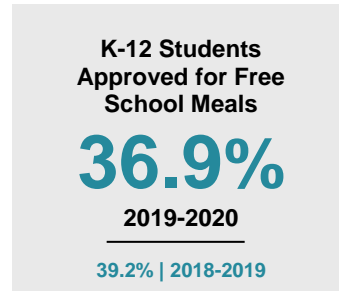

ST. LOUIS COUNTY

2020 COUNTY FACT SHEET

Minnesota

Child Population: **1,269,824**
Birth Rate per 1,000: **12.0**
Median Family Income: **$86,204**

St. Louis

Child Population: **3,538**
Birth Rate per 1,000: **11.6**
Median Family Income: **$74,142**

KIDS COUNT is a project of the Annie E. Casey Foundation. CDF-MN publishes an annual Minnesota KIDS COUNT Data Book to share trends in child well-being and foster discussion on data-driven solutions to improve child outcomes. To access the Minnesota KIDS COUNT Data Book and all county fact sheets, visit www.cdf-mn.org.

**children's
defense fund
minnesota**