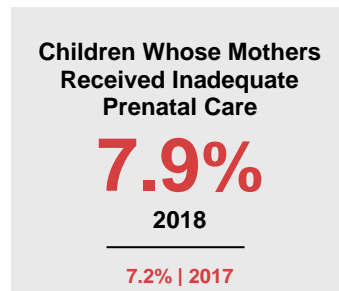

ST. LOUIS COUNTY

2020 COUNTY FACT SHEET

Minnesota

Child Population: **1,269,824**
Birth Rate per 1,000: **12.0**
Median Family Income: **$86,204**

St. Louis

Child Population: **3,538**
Birth Rate per 1,000: **11.6**
Median Family Income: **$74,142**

KIDS COUNT is a project of the Annie E. Casey Foundation. CDF-MN publishes an annual Minnesota KIDS COUNT Data Book to share trends in child well-being and foster discussion on data-driven solutions to improve child outcomes. To access the Minnesota KIDS COUNT Data Book and all county fact sheets, visit www.cdf-mn.org.

**children's
defense fund
minnesota**