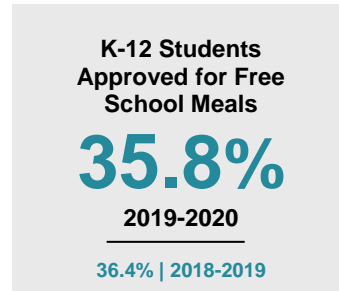

MINNESOTA STATEWIDE

2020 STATE FACT SHEET

Child Population: 1,269,824
 Birth Rate per 1,000: 12.0
 Median Family Income: \$86,204

KIDS COUNT is a project of the Annie E. Casey Foundation. CDF-MN publishes an annual Minnesota KIDS COUNT Data Book to share trends in child well-being and foster discussion on data-driven solutions to improve child outcomes. To access the Minnesota KIDS COUNT Data Book and all county fact sheets, visit www.cdf-mn.org.