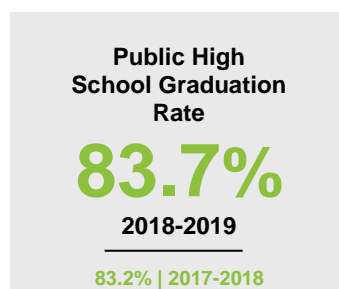

MINNESOTA STATEWIDE

2020 STATE FACT SHEET

Child Population: 1,269,824
 Birth Rate per 1,000: 12.0
 Median Family Income: \$86,204

KIDS COUNT is a project of the Annie E. Casey Foundation. CDF-MN publishes an annual Minnesota KIDS COUNT Data Book to share trends in child well-being and foster discussion on data-driven solutions to improve child outcomes. To access the Minnesota KIDS COUNT Data Book and all county fact sheets, visit www.cdf-mn.org.