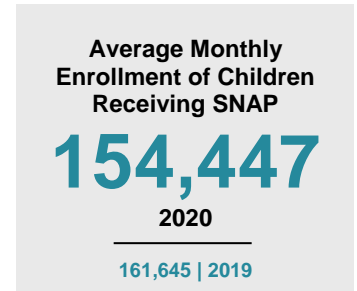

MINNESOTA STATEWIDE

2020 STATE FACT SHEET

Child Population: 1,269,824
 Birth Rate per 1,000: 12.0
 Median Family Income: \$86,204

KIDS COUNT is a project of the Annie E. Casey Foundation. CDF-MN publishes an annual Minnesota KIDS COUNT Data Book to share trends in child well-being and foster discussion on data-driven solutions to improve child outcomes. To access the Minnesota KIDS COUNT Data Book and all county fact sheets, visit www.cdf-mn.org.