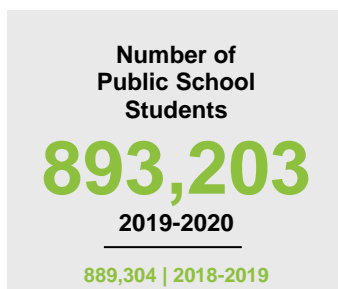

MINNESOTA STATEWIDE

2020 STATE FACT SHEET

Child Population: 1,269,824
 Birth Rate per 1,000: 12.0
 Median Family Income: \$86,204

KIDS COUNT is a project of the Annie E. Casey Foundation. CDF-MN publishes an annual Minnesota KIDS COUNT Data Book to share trends in child well-being and foster discussion on data-driven solutions to improve child outcomes. To access the Minnesota KIDS COUNT Data Book and all county fact sheets, visit www.cdf-mn.org.