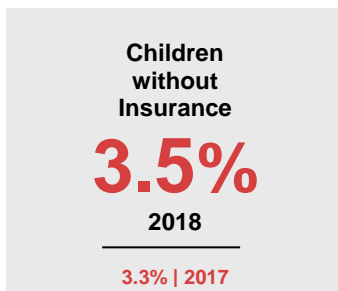

MINNESOTA STATEWIDE

2020 STATE FACT SHEET

Child Population: 1,269,824
 Birth Rate per 1,000: 12.0
 Median Family Income: \$86,204

KIDS COUNT is a project of the Annie E. Casey Foundation. CDF-MN publishes an annual Minnesota KIDS COUNT Data Book to share trends in child well-being and foster discussion on data-driven solutions to improve child outcomes. To access the Minnesota KIDS COUNT Data Book and all county fact sheets, visit www.cdf-mn.org.