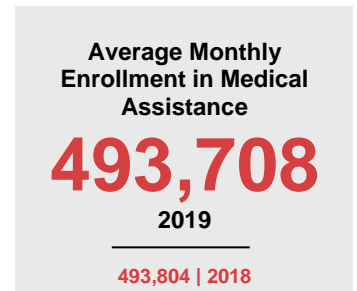

MINNESOTA STATEWIDE

2020 STATE FACT SHEET

Child Population: 1,269,824
 Birth Rate per 1,000: 12.0
 Median Family Income: \$86,204

KIDS COUNT is a project of the Annie E. Casey Foundation. CDF-MN publishes an annual Minnesota KIDS COUNT Data Book to share trends in child well-being and foster discussion on data-driven solutions to improve child outcomes. To access the Minnesota KIDS COUNT Data Book and all county fact sheets, visit www.cdf-mn.org.