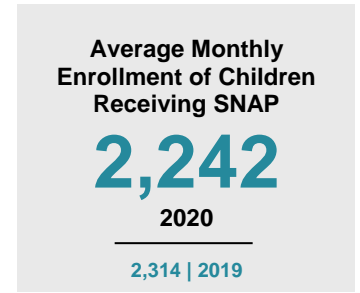

STEELE COUNTY

2020 COUNTY FACT SHEET

Minnesota

Child Population: **1,269,824**
 Birth Rate per 1,000: **12.0**
 Median Family Income: **\$86,204**

Steele

Child Population: **9,117**
 Birth Rate per 1,000: **10.5**
 Median Family Income: **\$79,951**