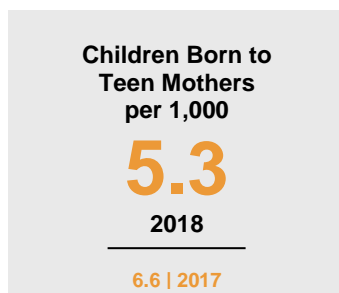

STEELE COUNTY

2020 COUNTY FACT SHEET

Minnesota

Child Population: **1,269,824**
 Birth Rate per 1,000: **12.0**
 Median Family Income: **\$86,204**

Steele

Child Population: **9,117**
 Birth Rate per 1,000: **10.5**
 Median Family Income: **\$79,951**