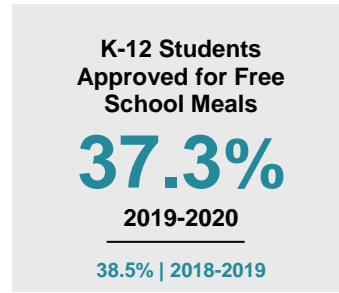

STEELE COUNTY

2020 COUNTY FACT SHEET

Minnesota

Child Population: **1,269,824**
 Birth Rate per 1,000: **12.0**
 Median Family Income: **\$86,204**

Steele

Child Population: **9,117**
 Birth Rate per 1,000: **10.5**
 Median Family Income: **\$79,951**