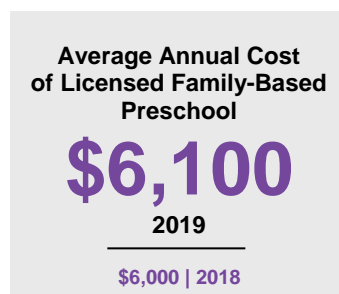

STEELE COUNTY

2020 COUNTY FACT SHEET

Minnesota

Child Population: **1,269,824**
 Birth Rate per 1,000: **12.0**
 Median Family Income: **\$86,204**

Steele

Child Population: **9,117**
 Birth Rate per 1,000: **10.5**
 Median Family Income: **\$79,951**