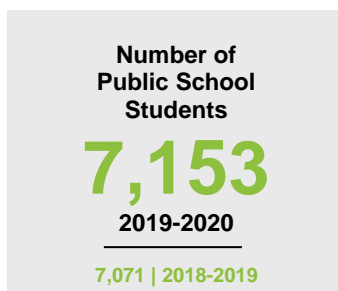

STEELE COUNTY

2020 COUNTY FACT SHEET

Minnesota

Child Population: **1,269,824**
 Birth Rate per 1,000: **12.0**
 Median Family Income: **\$86,204**

Steele

Child Population: **9,117**
 Birth Rate per 1,000: **10.5**
 Median Family Income: **\$79,951**