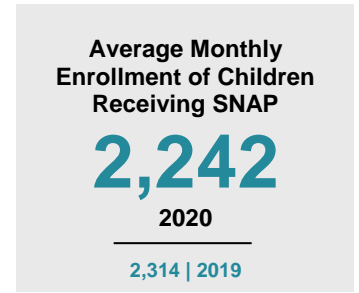

STEELE COUNTY

2020 COUNTY FACT SHEET

Minnesota

Child Population: **1,269,824**
 Birth Rate per 1,000: **12.0**
 Median Family Income: **\$86,204**

Steele

Child Population: **9,117**
 Birth Rate per 1,000: **10.5**
 Median Family Income: **\$79,951**