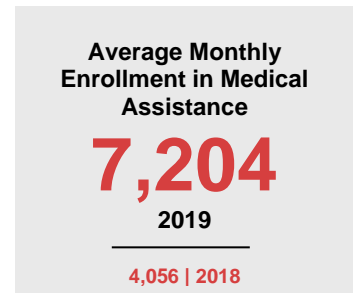

STEELE COUNTY

2020 COUNTY FACT SHEET

Minnesota

Child Population: **1,269,824**
 Birth Rate per 1,000: **12.0**
 Median Family Income: **\$86,204**

Steele

Child Population: **9,117**
 Birth Rate per 1,000: **10.5**
 Median Family Income: **\$79,951**