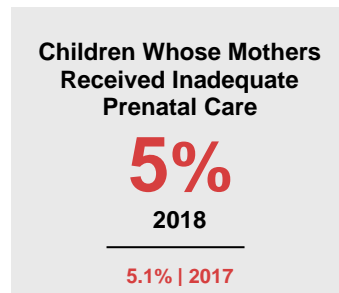

STEELE COUNTY

2020 COUNTY FACT SHEET

Minnesota

Child Population: **1,269,824**
 Birth Rate per 1,000: **12.0**
 Median Family Income: **\$86,204**

Steele

Child Population: **9,117**
 Birth Rate per 1,000: **10.5**
 Median Family Income: **\$79,951**