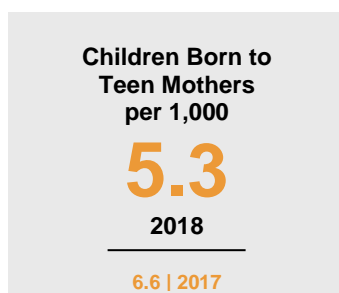

STEELE COUNTY

2020 COUNTY FACT SHEET

Minnesota

Child Population: **1,269,824**
 Birth Rate per 1,000: **12.0**
 Median Family Income: **\$86,204**

Steele

Child Population: **9,117**
 Birth Rate per 1,000: **10.5**
 Median Family Income: **\$79,951**