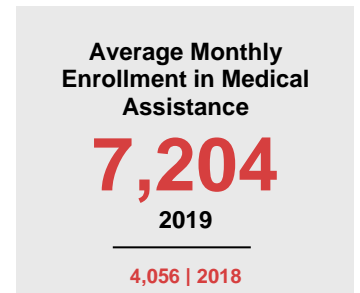

STEELE COUNTY

2020 COUNTY FACT SHEET

Minnesota

Child Population: **1,269,824**
 Birth Rate per 1,000: **12.0**
 Median Family Income: **\$86,204**

Steele

Child Population: **9,117**
 Birth Rate per 1,000: **10.5**
 Median Family Income: **\$79,951**