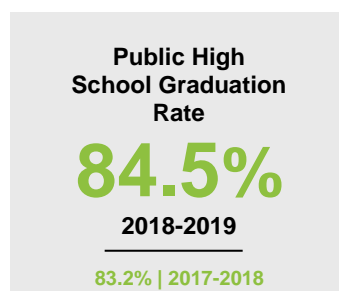

STEELE COUNTY

2020 COUNTY FACT SHEET

Minnesota

Child Population: **1,269,824**
 Birth Rate per 1,000: **12.0**
 Median Family Income: **\$86,204**

Steele

Child Population: **9,117**
 Birth Rate per 1,000: **10.5**
 Median Family Income: **\$79,951**