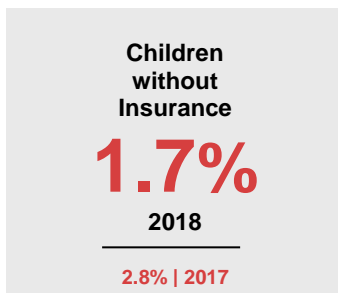

STEELE COUNTY

2020 COUNTY FACT SHEET

Minnesota

Child Population: **1,269,824**
 Birth Rate per 1,000: **12.0**
 Median Family Income: **\$86,204**

Steele

Child Population: **9,117**
 Birth Rate per 1,000: **10.5**
 Median Family Income: **\$79,951**