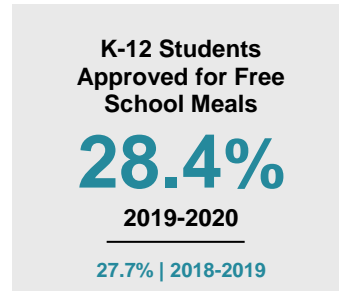

STEVENS COUNTY

2020 COUNTY FACT SHEET

Minnesota

Child Population: **1,269,824**
Birth Rate per 1,000: **12.0**
Median Family Income: **$86,204**

Stevens

Child Population: **2,037**
Birth Rate per 1,000: **12.7**
Median Family Income: **$79,798**

KIDS COUNT is a project of the Annie E. Casey Foundation. CDF-MN publishes an annual Minnesota KIDS COUNT Data Book to share trends in child well-being and foster discussion on data-driven solutions to improve child outcomes. To access the Minnesota KIDS COUNT Data Book and all county fact sheets, visit www.cdf-mn.org.

**children's
defense fund
minnesota**