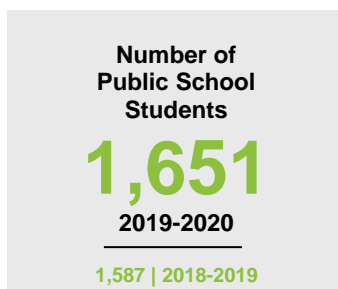

STEVENS COUNTY

2020 COUNTY FACT SHEET

Minnesota

Child Population: **1,269,824**
Birth Rate per 1,000: **12.0**
Median Family Income: **$86,204**

Stevens

Child Population: **2,037**
Birth Rate per 1,000: **12.7**
Median Family Income: **$79,798**

KIDS COUNT is a project of the Annie E. Casey Foundation. CDF-MN publishes an annual Minnesota KIDS COUNT Data Book to share trends in child well-being and foster discussion on data-driven solutions to improve child outcomes. To access the Minnesota KIDS COUNT Data Book and all county fact sheets, visit www.cdf-mn.org.

**children's
defense fund
minnesota**