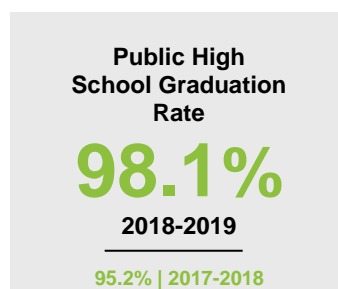

STEVENS COUNTY

2020 COUNTY FACT SHEET

Minnesota

Child Population: **1,269,824**
 Birth Rate per 1,000: **12.0**
 Median Family Income: **\$86,204**

Stevens

Child Population: **2,037**
 Birth Rate per 1,000: **12.7**
 Median Family Income: **\$79,798**