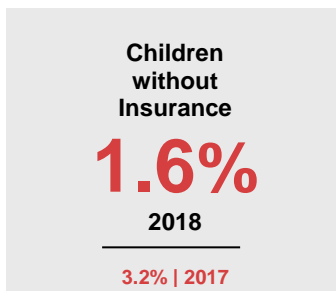

STEVENS COUNTY

2020 COUNTY FACT SHEET

Minnesota

Child Population: **1,269,824**
 Birth Rate per 1,000: **12.0**
 Median Family Income: **\$86,204**

Stevens

Child Population: **2,037**
 Birth Rate per 1,000: **12.7**
 Median Family Income: **\$79,798**