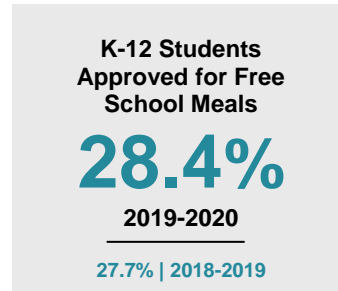

STEVENS COUNTY

2020 COUNTY FACT SHEET

Minnesota

Child Population: **1,269,824**
 Birth Rate per 1,000: **12.0**
 Median Family Income: **\$86,204**

Stevens

Child Population: **2,037**
 Birth Rate per 1,000: **12.7**
 Median Family Income: **\$79,798**