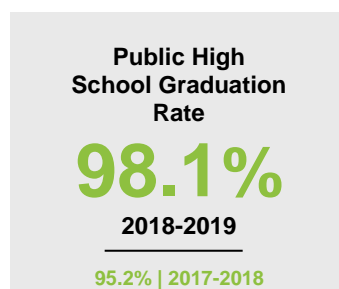

STEVENS COUNTY

2020 COUNTY FACT SHEET

Minnesota

Child Population: **1,269,824**
Birth Rate per 1,000: **12.0**
Median Family Income: **$86,204**

Stevens

Child Population: **2,037**
Birth Rate per 1,000: **12.7**
Median Family Income: **$79,798**

KIDS COUNT is a project of the Annie E. Casey Foundation. CDF-MN publishes an annual Minnesota KIDS COUNT Data Book to share trends in child well-being and foster discussion on data-driven solutions to improve child outcomes. To access the Minnesota KIDS COUNT Data Book and all county fact sheets, visit www.cdf-mn.org.

**children's
defense fund
minnesota**