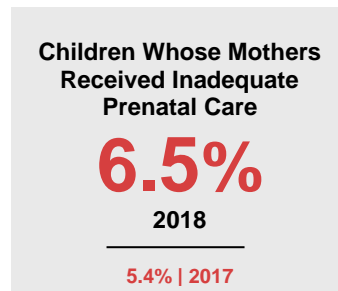

STEVENS COUNTY

2020 COUNTY FACT SHEET

Minnesota

Child Population: **1,269,824**
 Birth Rate per 1,000: **12.0**
 Median Family Income: **\$86,204**

Stevens

Child Population: **2,037**
 Birth Rate per 1,000: **12.7**
 Median Family Income: **\$79,798**