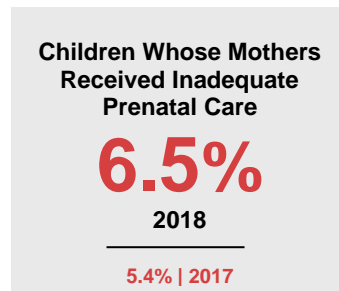

STEVENS COUNTY

2020 COUNTY FACT SHEET

Minnesota

Child Population: **1,269,824**
Birth Rate per 1,000: **12.0**
Median Family Income: **$86,204**

Stevens

Child Population: **2,037**
Birth Rate per 1,000: **12.7**
Median Family Income: **$79,798**

KIDS COUNT is a project of the Annie E. Casey Foundation. CDF-MN publishes an annual Minnesota KIDS COUNT Data Book to share trends in child well-being and foster discussion on data-driven solutions to improve child outcomes. To access the Minnesota KIDS COUNT Data Book and all county fact sheets, visit www.cdf-mn.org.

**children's
defense fund
minnesota**