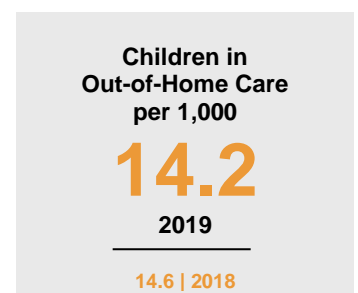

STEVENS COUNTY

2020 COUNTY FACT SHEET

Minnesota

Child Population: **1,269,824**
 Birth Rate per 1,000: **12.0**
 Median Family Income: **\$86,204**

Stevens

Child Population: **2,037**
 Birth Rate per 1,000: **12.7**
 Median Family Income: **\$79,798**

KIDS COUNT is a project of the Annie E. Casey Foundation. CDF-MN publishes an annual Minnesota KIDS COUNT Data Book to share trends in child well-being and foster discussion on data-driven solutions to improve child outcomes. To access the Minnesota KIDS COUNT Data Book and all county fact sheets, visit www.cdf-mn.org.