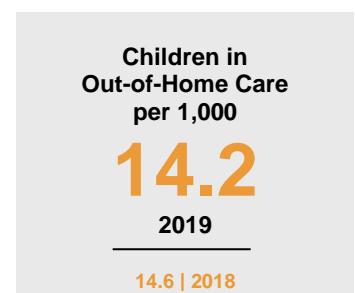

STEVENS COUNTY

2020 COUNTY FACT SHEET

Minnesota

Child Population: **1,269,824**
Birth Rate per 1,000: **12.0**
Median Family Income: **$86,204**

Stevens

Child Population: **2,037**
Birth Rate per 1,000: **12.7**
Median Family Income: **$79,798**

KIDS COUNT is a project of the Annie E. Casey Foundation. CDF-MN publishes an annual Minnesota KIDS COUNT Data Book to share trends in child well-being and foster discussion on data-driven solutions to improve child outcomes. To access the Minnesota KIDS COUNT Data Book and all county fact sheets, visit www.cdf-mn.org.

**children's
defense fund
minnesota**