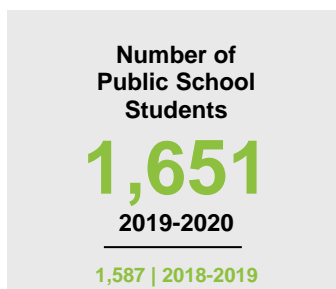

STEVENS COUNTY

2020 COUNTY FACT SHEET

Minnesota

Child Population: **1,269,824**
 Birth Rate per 1,000: **12.0**
 Median Family Income: **\$86,204**

Stevens

Child Population: **2,037**
 Birth Rate per 1,000: **12.7**
 Median Family Income: **\$79,798**