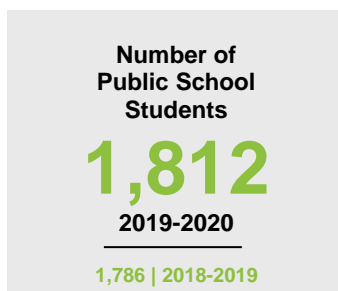

SWIFT COUNTY

2020 COUNTY FACT SHEET

Minnesota

Child Population: **1,269,824**
 Birth Rate per 1,000: **12.0**
 Median Family Income: **\$86,204**

Swift

Child Population: **2,104**
 Birth Rate per 1,000: **12.2**
 Median Family Income: **\$64,879**