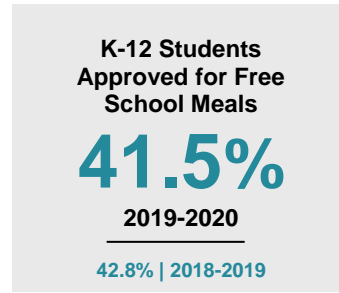

SWIFT COUNTY

2020 COUNTY FACT SHEET

Minnesota

Child Population: **1,269,824**
 Birth Rate per 1,000: **12.0**
 Median Family Income: **\$86,204**

Swift

Child Population: **2,104**
 Birth Rate per 1,000: **12.2**
 Median Family Income: **\$64,879**