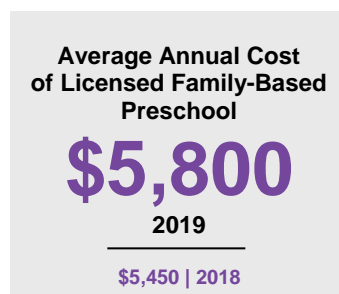

SWIFT COUNTY

2020 COUNTY FACT SHEET

Minnesota

Child Population: **1,269,824**
 Birth Rate per 1,000: **12.0**
 Median Family Income: **\$86,204**

Swift

Child Population: **2,104**
 Birth Rate per 1,000: **12.2**
 Median Family Income: **\$64,879**