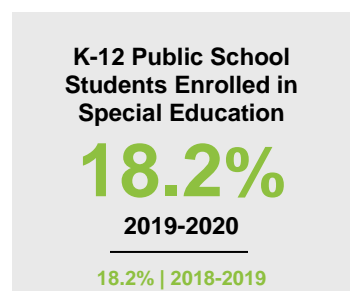

SWIFT COUNTY

2020 COUNTY FACT SHEET

Minnesota

Child Population: **1,269,824**
 Birth Rate per 1,000: **12.0**
 Median Family Income: **\$86,204**

Swift

Child Population: **2,104**
 Birth Rate per 1,000: **12.2**
 Median Family Income: **\$64,879**