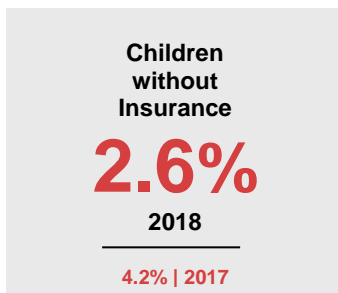

SWIFT COUNTY

2020 COUNTY FACT SHEET

Minnesota

Child Population: **1,269,824**
 Birth Rate per 1,000: **12.0**
 Median Family Income: **\$86,204**

Swift

Child Population: **2,104**
 Birth Rate per 1,000: **12.2**
 Median Family Income: **\$64,879**