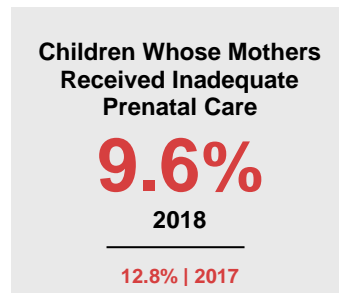

SWIFT COUNTY

2020 COUNTY FACT SHEET

Minnesota

Child Population: **1,269,824**
 Birth Rate per 1,000: **12.0**
 Median Family Income: **\$86,204**

Swift

Child Population: **2,104**
 Birth Rate per 1,000: **12.2**
 Median Family Income: **\$64,879**