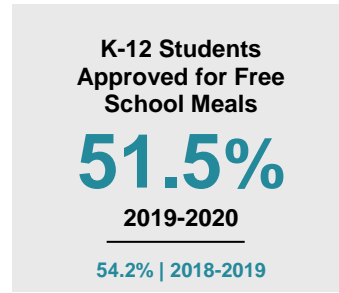

TODD COUNTY

2020 COUNTY FACT SHEET

Minnesota

Child Population: **1,269,824**
 Birth Rate per 1,000: **12.0**
 Median Family Income: **\$86,204**

Todd

Child Population: **5,708**
 Birth Rate per 1,000: **13.1**
 Median Family Income: **\$64,230**