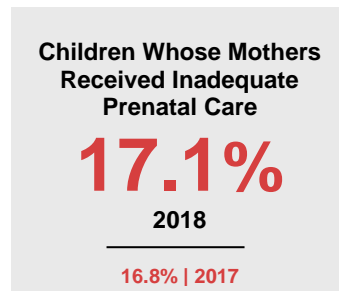

TODD COUNTY

2020 COUNTY FACT SHEET

Minnesota

Child Population: **1,269,824**
 Birth Rate per 1,000: **12.0**
 Median Family Income: **\$86,204**

Todd

Child Population: **5,708**
 Birth Rate per 1,000: **13.1**
 Median Family Income: **\$64,230**