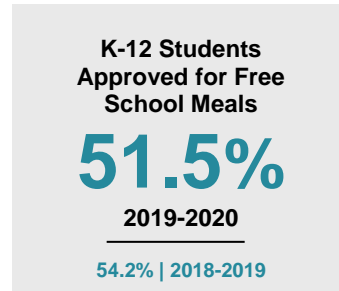

TODD COUNTY

2020 COUNTY FACT SHEET

Minnesota

Child Population: **1,269,824**
Birth Rate per 1,000: **12.0**
Median Family Income: **$86,204**

Todd

Child Population: **5,708**
Birth Rate per 1,000: **13.1**
Median Family Income: **$64,230**

KIDS COUNT is a project of the Annie E. Casey Foundation. CDF-MN publishes an annual Minnesota KIDS COUNT Data Book to share trends in child well-being and foster discussion on data-driven solutions to improve child outcomes. To access the Minnesota KIDS COUNT Data Book and all county fact sheets, visit www.cdf-mn.org.

**children's
defense fund
minnesota**