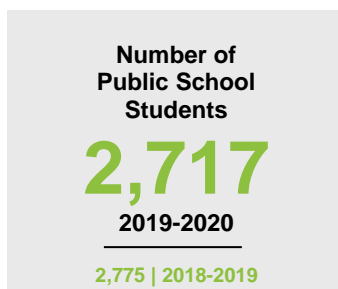

TODD COUNTY

2020 COUNTY FACT SHEET

Minnesota

Child Population: **1,269,824**
 Birth Rate per 1,000: **12.0**
 Median Family Income: **\$86,204**

Todd

Child Population: **5,708**
 Birth Rate per 1,000: **13.1**
 Median Family Income: **\$64,230**