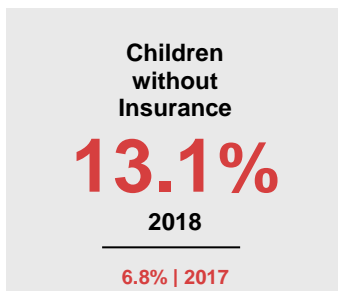

TODD COUNTY

2020 COUNTY FACT SHEET

Minnesota

Child Population: **1,269,824**
 Birth Rate per 1,000: **12.0**
 Median Family Income: **\$86,204**

Todd

Child Population: **5,708**
 Birth Rate per 1,000: **13.1**
 Median Family Income: **\$64,230**