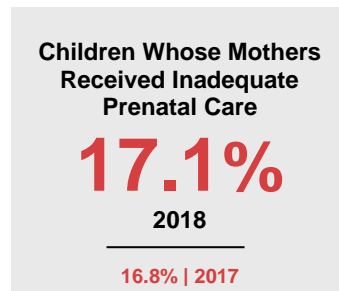

TODD COUNTY

2020 COUNTY FACT SHEET

Minnesota

Child Population: **1,269,824**
Birth Rate per 1,000: **12.0**
Median Family Income: **$86,204**

Todd

Child Population: **5,708**
Birth Rate per 1,000: **13.1**
Median Family Income: **$64,230**

KIDS COUNT is a project of the Annie E. Casey Foundation. CDF-MN publishes an annual Minnesota KIDS COUNT Data Book to share trends in child well-being and foster discussion on data-driven solutions to improve child outcomes. To access the Minnesota KIDS COUNT Data Book and all county fact sheets, visit www.cdf-mn.org.

**children's
defense fund
minnesota**