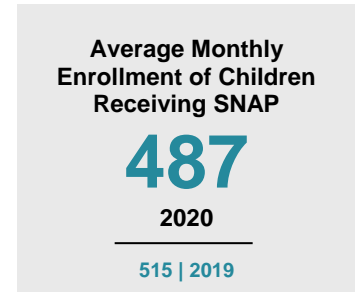

TODD COUNTY

2020 COUNTY FACT SHEET

Minnesota

Child Population: **1,269,824**
 Birth Rate per 1,000: **12.0**
 Median Family Income: **\$86,204**

Todd

Child Population: **5,708**
 Birth Rate per 1,000: **13.1**
 Median Family Income: **\$64,230**