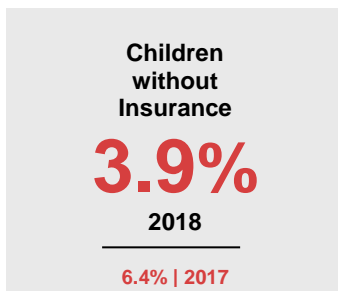

TRAVERSE COUNTY

2020 COUNTY FACT SHEET

Minnesota

Child Population: **1,269,824**
 Birth Rate per 1,000: **12.0**
 Median Family Income: **\$86,204**

Traverse

Child Population: **693**
 Birth Rate per 1,000: **12.1**
 Median Family Income: **\$62,443**