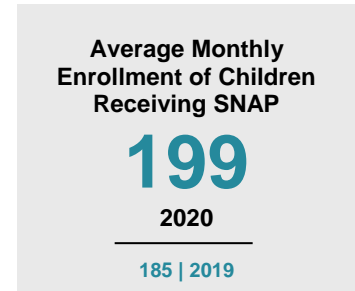

TRAVERSE COUNTY

2020 COUNTY FACT SHEET

Minnesota

Child Population: **1,269,824**
 Birth Rate per 1,000: **12.0**
 Median Family Income: **\$86,204**

Traverse

Child Population: **693**
 Birth Rate per 1,000: **12.1**
 Median Family Income: **\$62,443**