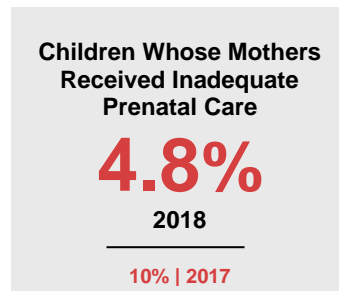

TRAVERSE COUNTY

2020 COUNTY FACT SHEET

Minnesota

Child Population: **1,269,824**
 Birth Rate per 1,000: **12.0**
 Median Family Income: **\$86,204**

Traverse

Child Population: **693**
 Birth Rate per 1,000: **12.1**
 Median Family Income: **\$62,443**