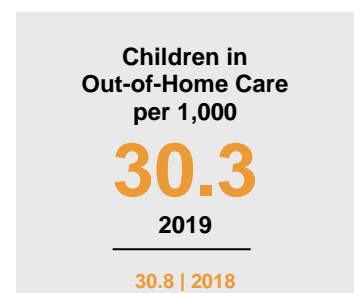

TRAVERSE COUNTY

2020 COUNTY FACT SHEET

Minnesota

Child Population: **1,269,824**
 Birth Rate per 1,000: **12.0**
 Median Family Income: **\$86,204**

Traverse

Child Population: **693**
 Birth Rate per 1,000: **12.1**
 Median Family Income: **\$62,443**

KIDS COUNT is a project of the Annie E. Casey Foundation. CDF-MN publishes an annual Minnesota KIDS COUNT Data Book to share trends in child well-being and foster discussion on data-driven solutions to improve child outcomes. To access the Minnesota KIDS COUNT Data Book and all county fact sheets, visit www.cdf-mn.org.