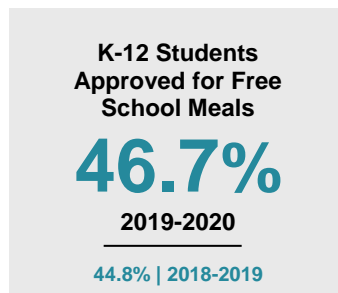

TRAVERSE COUNTY

2020 COUNTY FACT SHEET

Minnesota

Child Population: **1,269,824**
 Birth Rate per 1,000: **12.0**
 Median Family Income: **\$86,204**

Traverse

Child Population: **693**
 Birth Rate per 1,000: **12.1**
 Median Family Income: **\$62,443**