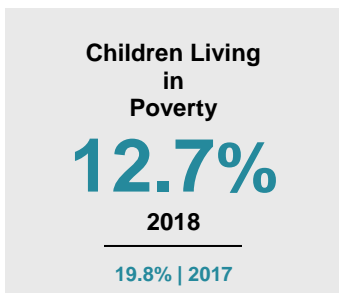

TRAVERSE COUNTY

2020 COUNTY FACT SHEET

Minnesota

Child Population: **1,269,824**
 Birth Rate per 1,000: **12.0**
 Median Family Income: **\$86,204**

Traverse

Child Population: **693**
 Birth Rate per 1,000: **12.1**
 Median Family Income: **\$62,443**