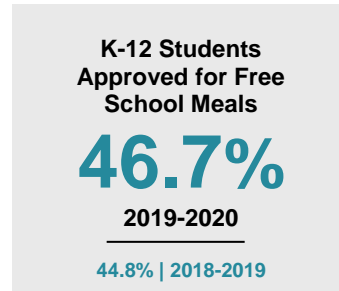

TRAVERSE COUNTY

2020 COUNTY FACT SHEET

Minnesota

Child Population: **1,269,824**
 Birth Rate per 1,000: **12.0**
 Median Family Income: **\$86,204**

Traverse

Child Population: **693**
 Birth Rate per 1,000: **12.1**
 Median Family Income: **\$62,443**