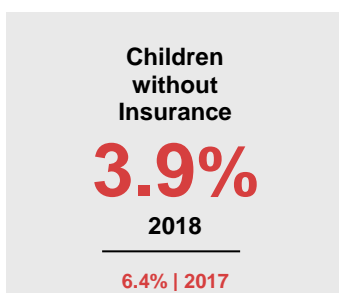

TRAVERSE COUNTY

2020 COUNTY FACT SHEET

Minnesota

Child Population: **1,269,824**
 Birth Rate per 1,000: **12.0**
 Median Family Income: **\$86,204**

Traverse

Child Population: **693**
 Birth Rate per 1,000: **12.1**
 Median Family Income: **\$62,443**