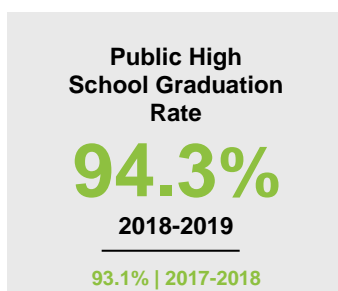

TRAVERSE COUNTY

2020 COUNTY FACT SHEET

Minnesota

Child Population: **1,269,824**
 Birth Rate per 1,000: **12.0**
 Median Family Income: **\$86,204**

Traverse

Child Population: **693**
 Birth Rate per 1,000: **12.1**
 Median Family Income: **\$62,443**