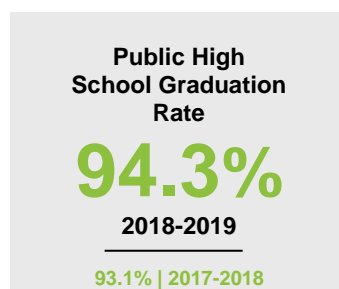

TRAVERSE COUNTY

2020 COUNTY FACT SHEET

Minnesota

Child Population: **1,269,824**
 Birth Rate per 1,000: **12.0**
 Median Family Income: **\$86,204**

Traverse

Child Population: **693**
 Birth Rate per 1,000: **12.1**
 Median Family Income: **\$62,443**