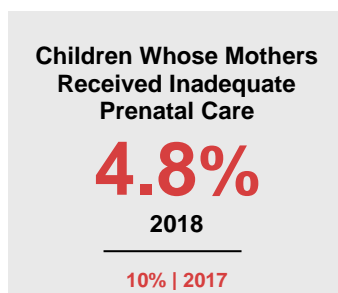

TRAVERSE COUNTY

2020 COUNTY FACT SHEET

Minnesota

Child Population: **1,269,824**
 Birth Rate per 1,000: **12.0**
 Median Family Income: **\$86,204**

Traverse

Child Population: **693**
 Birth Rate per 1,000: **12.1**
 Median Family Income: **\$62,443**