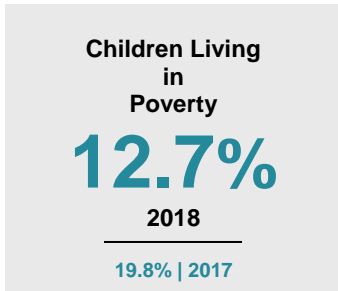

TRAVERSE COUNTY

2020 COUNTY FACT SHEET

Minnesota

Child Population: **1,269,824**
 Birth Rate per 1,000: **12.0**
 Median Family Income: **\$86,204**

Traverse

Child Population: **693**
 Birth Rate per 1,000: **12.1**
 Median Family Income: **\$62,443**