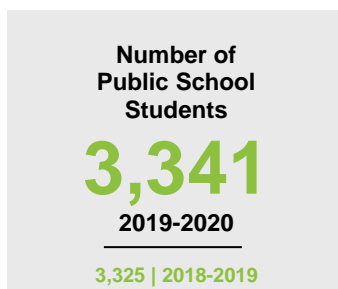

WADENA COUNTY

2020 COUNTY FACT SHEET

Minnesota

Child Population: **1,269,824**
 Birth Rate per 1,000: **12.0**
 Median Family Income: **\$86,204**

Wadena

Child Population: **3,297**
 Birth Rate per 1,000: **13.1**
 Median Family Income: **\$54,133**