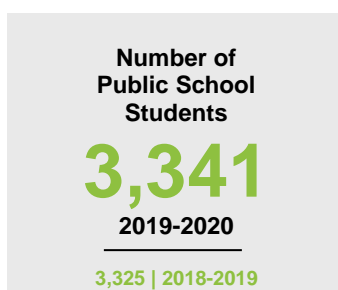

WADENA COUNTY

2020 COUNTY FACT SHEET

Minnesota

Child Population: **1,269,824**
 Birth Rate per 1,000: **12.0**
 Median Family Income: **\$86,204**

Wadena

Child Population: **3,297**
 Birth Rate per 1,000: **13.1**
 Median Family Income: **\$54,133**