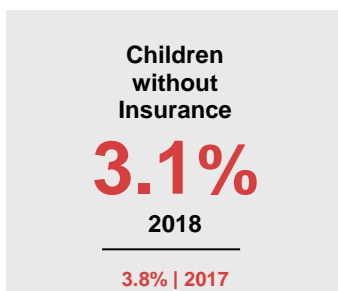

WADENA COUNTY

2020 COUNTY FACT SHEET

Minnesota

Child Population: **1,269,824**
 Birth Rate per 1,000: **12.0**
 Median Family Income: **\$86,204**

Wadena

Child Population: **3,297**
 Birth Rate per 1,000: **13.1**
 Median Family Income: **\$54,133**