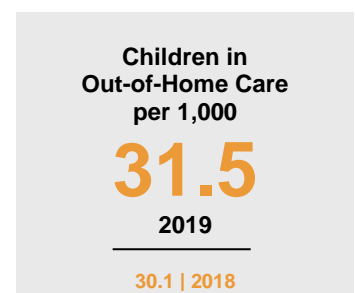

WADENA COUNTY

2020 COUNTY FACT SHEET

Minnesota

Child Population: **1,269,824**
 Birth Rate per 1,000: **12.0**
 Median Family Income: **\$86,204**

Wadena

Child Population: **3,297**
 Birth Rate per 1,000: **13.1**
 Median Family Income: **\$54,133**

KIDS COUNT is a project of the Annie E. Casey Foundation. CDF-MN publishes an annual Minnesota KIDS COUNT Data Book to share trends in child well-being and foster discussion on data-driven solutions to improve child outcomes. To access the Minnesota KIDS COUNT Data Book and all county fact sheets, visit www.cdf-mn.org.