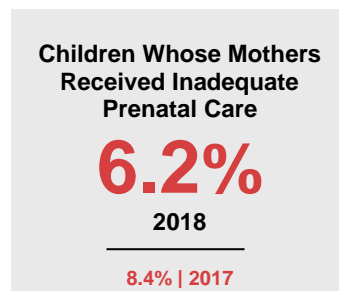

WADENA COUNTY

2020 COUNTY FACT SHEET

Minnesota

Child Population: **1,269,824**
 Birth Rate per 1,000: **12.0**
 Median Family Income: **\$86,204**

Wadena

Child Population: **3,297**
 Birth Rate per 1,000: **13.1**
 Median Family Income: **\$54,133**