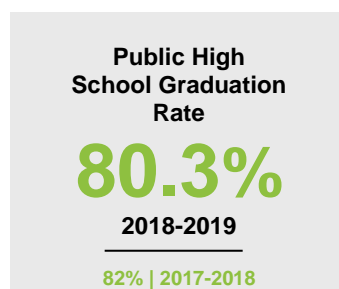

WADENA COUNTY

2020 COUNTY FACT SHEET

Minnesota

Child Population: **1,269,824**
 Birth Rate per 1,000: **12.0**
 Median Family Income: **\$86,204**

Wadena

Child Population: **3,297**
 Birth Rate per 1,000: **13.1**
 Median Family Income: **\$54,133**