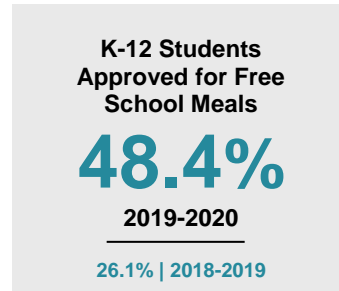

WADENA COUNTY

2020 COUNTY FACT SHEET

Minnesota

Child Population: **1,269,824**
 Birth Rate per 1,000: **12.0**
 Median Family Income: **\$86,204**

Wadena

Child Population: **3,297**
 Birth Rate per 1,000: **13.1**
 Median Family Income: **\$54,133**