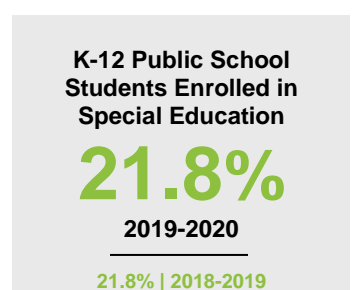

WADENA COUNTY

2020 COUNTY FACT SHEET

Minnesota

Child Population: **1,269,824**
 Birth Rate per 1,000: **12.0**
 Median Family Income: **\$86,204**

Wadena

Child Population: **3,297**
 Birth Rate per 1,000: **13.1**
 Median Family Income: **\$54,133**