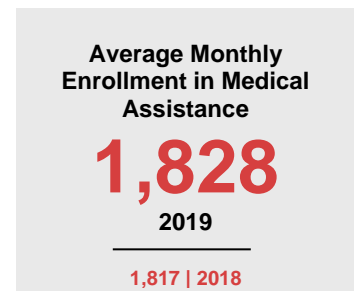

WADENA COUNTY

2020 COUNTY FACT SHEET

Minnesota

Child Population: **1,269,824**
 Birth Rate per 1,000: **12.0**
 Median Family Income: **\$86,204**

Wadena

Child Population: **3,297**
 Birth Rate per 1,000: **13.1**
 Median Family Income: **\$54,133**