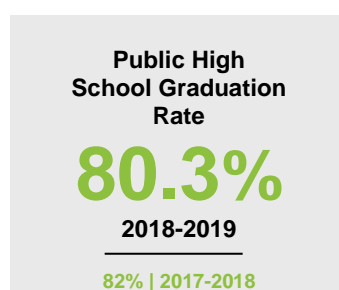

WADENA COUNTY

2020 COUNTY FACT SHEET

Minnesota

Child Population: **1,269,824**
 Birth Rate per 1,000: **12.0**
 Median Family Income: **\$86,204**

Wadena

Child Population: **3,297**
 Birth Rate per 1,000: **13.1**
 Median Family Income: **\$54,133**