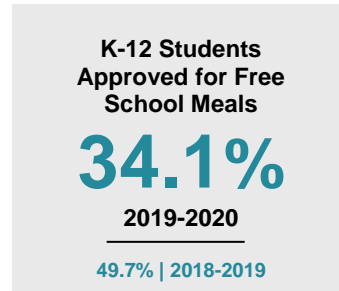

WASECA COUNTY

2020 COUNTY FACT SHEET

Minnesota

Child Population: **1,269,824**
Birth Rate per 1,000: **12.0**
Median Family Income: **$86,204**

Waseca

Child Population: **4,303**
Birth Rate per 1,000: **11.6**
Median Family Income: **$71,559**

KIDS COUNT is a project of the Annie E. Casey Foundation. CDF-MN publishes an annual Minnesota KIDS COUNT Data Book to share trends in child well-being and foster discussion on data-driven solutions to improve child outcomes. To access the Minnesota KIDS COUNT Data Book and all county fact sheets, visit www.cdf-mn.org.

**children's
defense fund
minnesota**