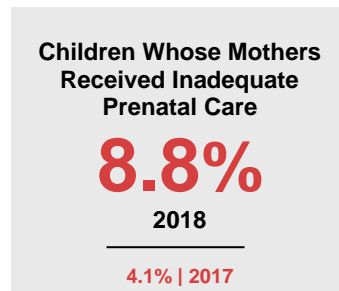

WASECA COUNTY

2020 COUNTY FACT SHEET

Minnesota

Child Population: **1,269,824**
Birth Rate per 1,000: **12.0**
Median Family Income: **$86,204**

Waseca

Child Population: **4,303**
Birth Rate per 1,000: **11.6**
Median Family Income: **$71,559**

KIDS COUNT is a project of the Annie E. Casey Foundation. CDF-MN publishes an annual Minnesota KIDS COUNT Data Book to share trends in child well-being and foster discussion on data-driven solutions to improve child outcomes. To access the Minnesota KIDS COUNT Data Book and all county fact sheets, visit www.cdf-mn.org.

**children's
defense fund
minnesota**