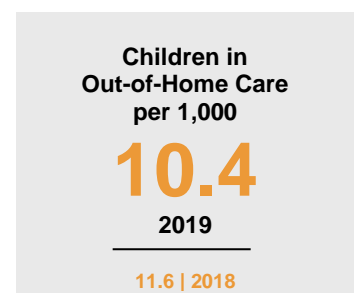

WASECA COUNTY

2020 COUNTY FACT SHEET

Minnesota

Child Population: **1,269,824**
Birth Rate per 1,000: **12.0**
Median Family Income: **$86,204**

Waseca

Child Population: **4,303**
Birth Rate per 1,000: **11.6**
Median Family Income: **$71,559**

KIDS COUNT is a project of the Annie E. Casey Foundation. CDF-MN publishes an annual Minnesota KIDS COUNT Data Book to share trends in child well-being and foster discussion on data-driven solutions to improve child outcomes. To access the Minnesota KIDS COUNT Data Book and all county fact sheets, visit www.cdf-mn.org.

**children's
defense fund
minnesota**