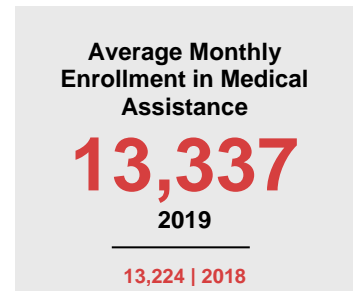

WASHINGTON COUNTY

2020 COUNTY FACT SHEET

Minnesota

Washington

Child Population: **1,269,824**
 Birth Rate per 1,000: **12.0**
 Median Family Income: **\$86,204**

Child Population: **62,414**
 Birth Rate per 1,000: **10.5**
 Median Family Income: **\$109,807**