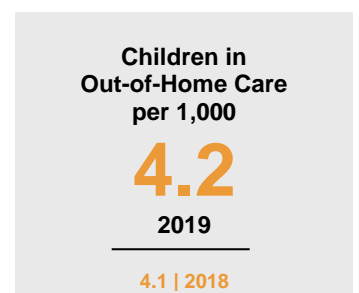

WASHINGTON COUNTY

2020 COUNTY FACT SHEET

Minnesota

Washington

Child Population: **1,269,824**
 Birth Rate per 1,000: **12.0**
 Median Family Income: **\$86,204**

Child Population: **62,414**
 Birth Rate per 1,000: **10.5**
 Median Family Income: **\$109,807**

KIDS COUNT is a project of the Annie E. Casey Foundation. CDF-MN publishes an annual Minnesota KIDS COUNT Data Book to share trends in child well-being and foster discussion on data-driven solutions to improve child outcomes. To access the Minnesota KIDS COUNT Data Book and all county fact sheets, visit www.cdf-mn.org.