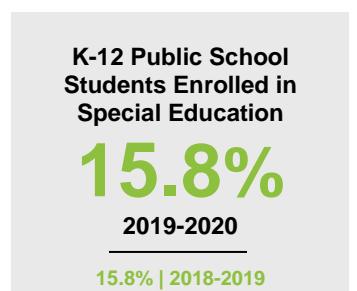

WASHINGTON COUNTY

2020 COUNTY FACT SHEET

Minnesota

Child Population: **1,269,824**
Birth Rate per 1,000: **12.0**
Median Family Income: **$86,204**

Washington

Child Population: **62,414**
Birth Rate per 1,000: **10.5**
Median Family Income: **$109,807**

KIDS COUNT is a project of the Annie E. Casey Foundation. CDF-MN publishes an annual Minnesota KIDS COUNT Data Book to share trends in child well-being and foster discussion on data-driven solutions to improve child outcomes. To access the Minnesota KIDS COUNT Data Book and all county fact sheets, visit www.cdf-mn.org.

**children's
defense fund
minnesota**