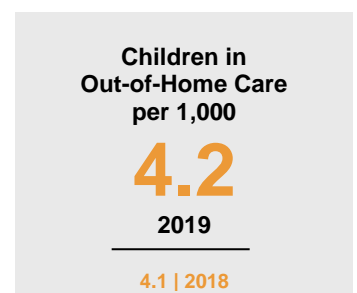

WASHINGTON COUNTY

2020 COUNTY FACT SHEET

Minnesota

Child Population: **1,269,824**
Birth Rate per 1,000: **12.0**
Median Family Income: **$86,204**

Washington

Child Population: **62,414**
Birth Rate per 1,000: **10.5**
Median Family Income: **$109,807**

KIDS COUNT is a project of the Annie E. Casey Foundation. CDF-MN publishes an annual Minnesota KIDS COUNT Data Book to share trends in child well-being and foster discussion on data-driven solutions to improve child outcomes. To access the Minnesota KIDS COUNT Data Book and all county fact sheets, visit www.cdf-mn.org.

**children's
defense fund
minnesota**