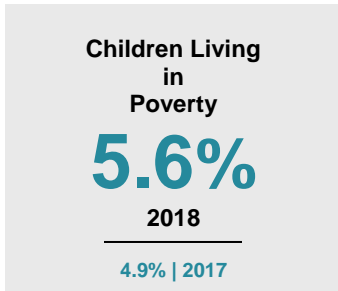

WASHINGTON COUNTY

2020 COUNTY FACT SHEET

Minnesota

Washington

Child Population: **1,269,824**
 Birth Rate per 1,000: **12.0**
 Median Family Income: **\$86,204**

Child Population: **62,414**
 Birth Rate per 1,000: **10.5**
 Median Family Income: **\$109,807**