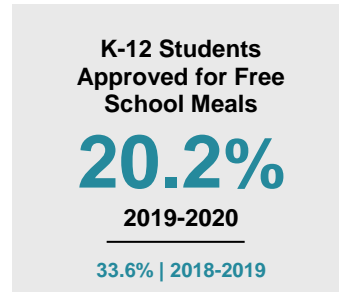

WASHINGTON COUNTY

2020 COUNTY FACT SHEET

Minnesota

Child Population: **1,269,824**
Birth Rate per 1,000: **12.0**
Median Family Income: **$86,204**

Washington

Child Population: **62,414**
Birth Rate per 1,000: **10.5**
Median Family Income: **$109,807**

KIDS COUNT is a project of the Annie E. Casey Foundation. CDF-MN publishes an annual Minnesota KIDS COUNT Data Book to share trends in child well-being and foster discussion on data-driven solutions to improve child outcomes. To access the Minnesota KIDS COUNT Data Book and all county fact sheets, visit www.cdf-mn.org.

**children's
defense fund
minnesota**