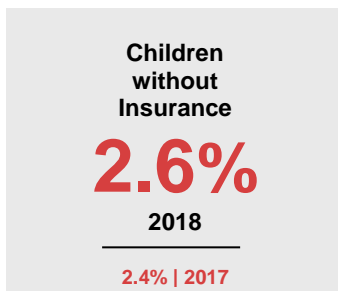

WASHINGTON COUNTY

2020 COUNTY FACT SHEET

Minnesota

Washington

Child Population: **1,269,824**
 Birth Rate per 1,000: **12.0**
 Median Family Income: **\$86,204**

Child Population: **62,414**
 Birth Rate per 1,000: **10.5**
 Median Family Income: **\$109,807**