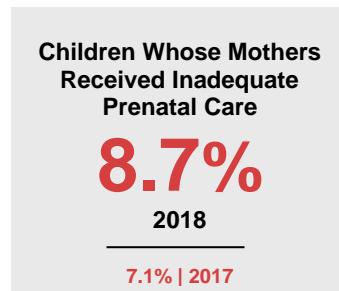

WASHINGTON COUNTY

2020 COUNTY FACT SHEET

Minnesota

Washington

Child Population: **1,269,824**
 Birth Rate per 1,000: **12.0**
 Median Family Income: **\$86,204**

Child Population: **62,414**
 Birth Rate per 1,000: **10.5**
 Median Family Income: **\$109,807**