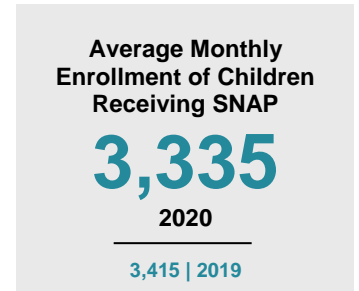

WASHINGTON COUNTY

2020 COUNTY FACT SHEET

Minnesota

Washington

Child Population: **1,269,824**
 Birth Rate per 1,000: **12.0**
 Median Family Income: **\$86,204**

Child Population: **62,414**
 Birth Rate per 1,000: **10.5**
 Median Family Income: **\$109,807**