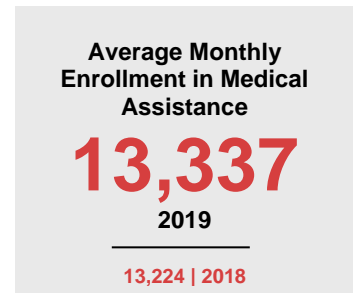

WASHINGTON COUNTY

2020 COUNTY FACT SHEET

Minnesota

Child Population: **1,269,824**
Birth Rate per 1,000: **12.0**
Median Family Income: **$86,204**

Washington

Child Population: **62,414**
Birth Rate per 1,000: **10.5**
Median Family Income: **$109,807**

KIDS COUNT is a project of the Annie E. Casey Foundation. CDF-MN publishes an annual Minnesota KIDS COUNT Data Book to share trends in child well-being and foster discussion on data-driven solutions to improve child outcomes. To access the Minnesota KIDS COUNT Data Book and all county fact sheets, visit www.cdf-mn.org.

**children's
defense fund
minnesota**