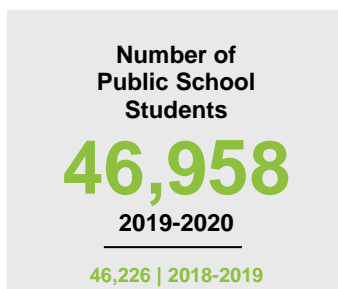

WASHINGTON COUNTY

2020 COUNTY FACT SHEET

Minnesota

Washington

Child Population: **1,269,824**
 Birth Rate per 1,000: **12.0**
 Median Family Income: **\$86,204**

Child Population: **62,414**
 Birth Rate per 1,000: **10.5**
 Median Family Income: **\$109,807**