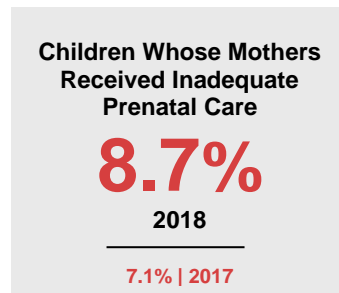

WASHINGTON COUNTY

2020 COUNTY FACT SHEET

Minnesota

Child Population: **1,269,824**
Birth Rate per 1,000: **12.0**
Median Family Income: **$86,204**

Washington

Child Population: **62,414**
Birth Rate per 1,000: **10.5**
Median Family Income: **$109,807**

KIDS COUNT is a project of the Annie E. Casey Foundation. CDF-MN publishes an annual Minnesota KIDS COUNT Data Book to share trends in child well-being and foster discussion on data-driven solutions to improve child outcomes. To access the Minnesota KIDS COUNT Data Book and all county fact sheets, visit www.cdf-mn.org.

**children's
defense fund
minnesota**