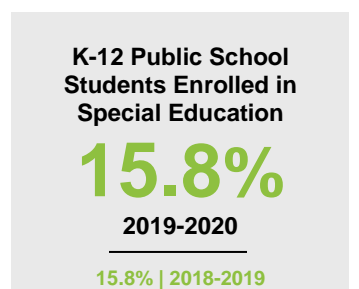

WASHINGTON COUNTY

2020 COUNTY FACT SHEET

Minnesota

Washington

Child Population: **1,269,824**
 Birth Rate per 1,000: **12.0**
 Median Family Income: **\$86,204**

Child Population: **62,414**
 Birth Rate per 1,000: **10.5**
 Median Family Income: **\$109,807**