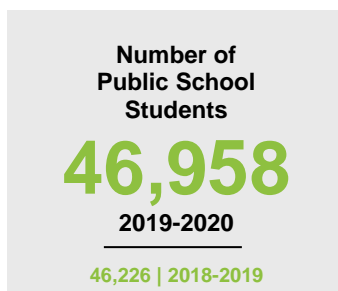

WASHINGTON COUNTY

2020 COUNTY FACT SHEET

Minnesota

Child Population: **1,269,824**
Birth Rate per 1,000: **12.0**
Median Family Income: **$86,204**

Washington

Child Population: **62,414**
Birth Rate per 1,000: **10.5**
Median Family Income: **$109,807**

KIDS COUNT is a project of the Annie E. Casey Foundation. CDF-MN publishes an annual Minnesota KIDS COUNT Data Book to share trends in child well-being and foster discussion on data-driven solutions to improve child outcomes. To access the Minnesota KIDS COUNT Data Book and all county fact sheets, visit www.cdf-mn.org.

**children's
defense fund
minnesota**