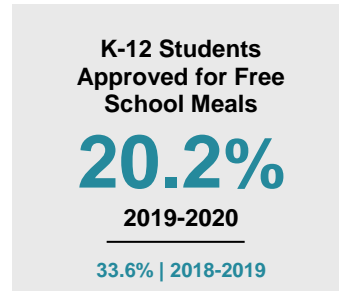

WASHINGTON COUNTY

2020 COUNTY FACT SHEET

Minnesota

Washington

Child Population: **1,269,824**
 Birth Rate per 1,000: **12.0**
 Median Family Income: **\$86,204**

Child Population: **62,414**
 Birth Rate per 1,000: **10.5**
 Median Family Income: **\$109,807**