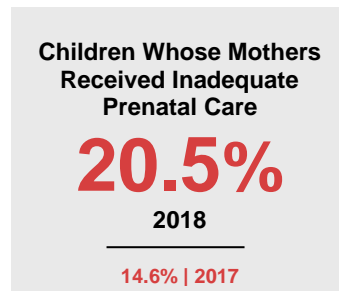

WATONWAN COUNTY

2020 COUNTY FACT SHEET

Minnesota

Child Population: **1,269,824**
 Birth Rate per 1,000: **12.0**
 Median Family Income: **\$86,204**

Watonwan

Child Population: **2,657**
 Birth Rate per 1,000: **15.3**
 Median Family Income: **\$69,300**