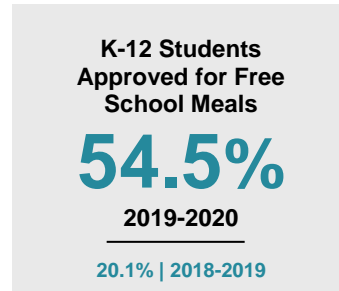

WATONWAN COUNTY

2020 COUNTY FACT SHEET

Minnesota

Child Population: **1,269,824**
Birth Rate per 1,000: **12.0**
Median Family Income: **$86,204**

Watonwan

Child Population: **2,657**
Birth Rate per 1,000: **15.3**
Median Family Income: **$69,300**

KIDS COUNT is a project of the Annie E. Casey Foundation. CDF-MN publishes an annual Minnesota KIDS COUNT Data Book to share trends in child well-being and foster discussion on data-driven solutions to improve child outcomes. To access the Minnesota KIDS COUNT Data Book and all county fact sheets, visit www.cdf-mn.org.

children's defense fund minnesota