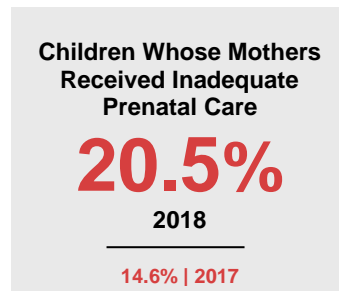

WATONWAN COUNTY

2020 COUNTY FACT SHEET

Minnesota

Child Population: **1,269,824**
Birth Rate per 1,000: **12.0**
Median Family Income: **$86,204**

Watonwan

Child Population: **2,657**
Birth Rate per 1,000: **15.3**
Median Family Income: **$69,300**

KIDS COUNT is a project of the Annie E. Casey Foundation. CDF-MN publishes an annual Minnesota KIDS COUNT Data Book to share trends in child well-being and foster discussion on data-driven solutions to improve child outcomes. To access the Minnesota KIDS COUNT Data Book and all county fact sheets, visit www.cdf-mn.org.

children's defense fund minnesota