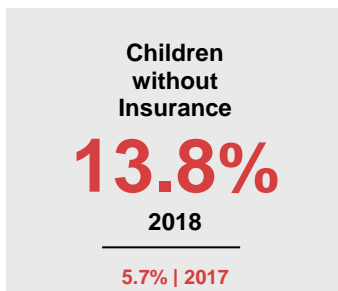

WATONWAN COUNTY

2020 COUNTY FACT SHEET

Minnesota

Child Population: **1,269,824**
 Birth Rate per 1,000: **12.0**
 Median Family Income: **\$86,204**

Watonwan

Child Population: **2,657**
 Birth Rate per 1,000: **15.3**
 Median Family Income: **\$69,300**