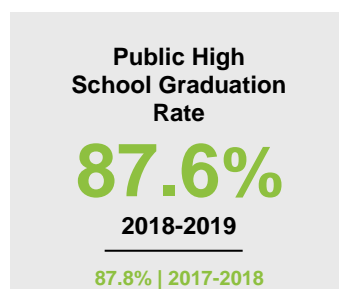

WATONWAN COUNTY

2020 COUNTY FACT SHEET

Minnesota

Child Population: **1,269,824**
 Birth Rate per 1,000: **12.0**
 Median Family Income: **\$86,204**

Watonwan

Child Population: **2,657**
 Birth Rate per 1,000: **15.3**
 Median Family Income: **\$69,300**