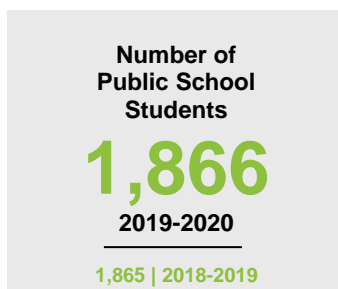

WATONWAN COUNTY

2020 COUNTY FACT SHEET

Minnesota

Child Population: **1,269,824**
Birth Rate per 1,000: **12.0**
Median Family Income: **$86,204**

Watonwan

Child Population: **2,657**
Birth Rate per 1,000: **15.3**
Median Family Income: **$69,300**

KIDS COUNT is a project of the Annie E. Casey Foundation. CDF-MN publishes an annual Minnesota KIDS COUNT Data Book to share trends in child well-being and foster discussion on data-driven solutions to improve child outcomes. To access the Minnesota KIDS COUNT Data Book and all county fact sheets, visit www.cdf-mn.org.

children's defense fund minnesota