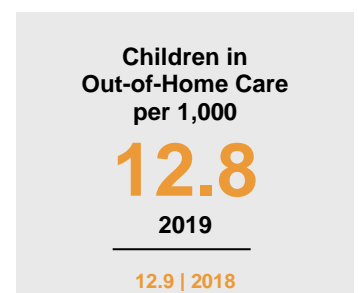

WATONWAN COUNTY

2020 COUNTY FACT SHEET

Minnesota

Child Population: **1,269,824**
Birth Rate per 1,000: **12.0**
Median Family Income: **$86,204**

Watonwan

Child Population: **2,657**
Birth Rate per 1,000: **15.3**
Median Family Income: **$69,300**

KIDS COUNT is a project of the Annie E. Casey Foundation. CDF-MN publishes an annual Minnesota KIDS COUNT Data Book to share trends in child well-being and foster discussion on data-driven solutions to improve child outcomes. To access the Minnesota KIDS COUNT Data Book and all county fact sheets, visit www.cdf-mn.org.

children's defense fund minnesota