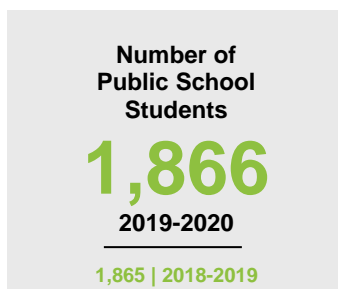

WATONWAN COUNTY

2020 COUNTY FACT SHEET

Minnesota

Child Population: **1,269,824**
 Birth Rate per 1,000: **12.0**
 Median Family Income: **\$86,204**

Watonwan

Child Population: **2,657**
 Birth Rate per 1,000: **15.3**
 Median Family Income: **\$69,300**