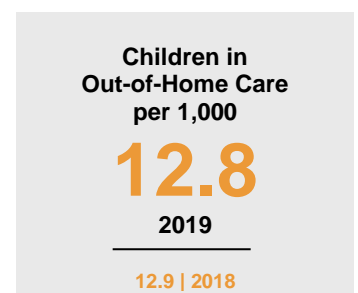

WATONWAN COUNTY

2020 COUNTY FACT SHEET

Minnesota

Child Population: **1,269,824**
 Birth Rate per 1,000: **12.0**
 Median Family Income: **\$86,204**

Watonwan

Child Population: **2,657**
 Birth Rate per 1,000: **15.3**
 Median Family Income: **\$69,300**

KIDS COUNT is a project of the Annie E. Casey Foundation. CDF-MN publishes an annual Minnesota KIDS COUNT Data Book to share trends in child well-being and foster discussion on data-driven solutions to improve child outcomes. To access the Minnesota KIDS COUNT Data Book and all county fact sheets, visit www.cdf-mn.org.