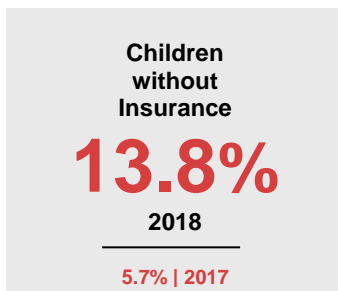

WATONWAN COUNTY

2020 COUNTY FACT SHEET

Minnesota

Child Population: **1,269,824**
Birth Rate per 1,000: **12.0**
Median Family Income: **$86,204**

Watonwan

Child Population: **2,657**
Birth Rate per 1,000: **15.3**
Median Family Income: **$69,300**

KIDS COUNT is a project of the Annie E. Casey Foundation. CDF-MN publishes an annual Minnesota KIDS COUNT Data Book to share trends in child well-being and foster discussion on data-driven solutions to improve child outcomes. To access the Minnesota KIDS COUNT Data Book and all county fact sheets, visit www.cdf-mn.org.

children's defense fund minnesota