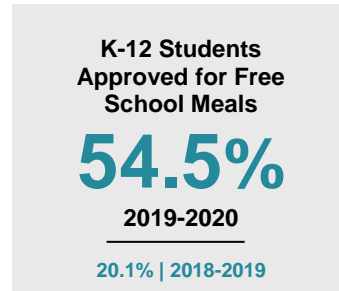

WATONWAN COUNTY

2020 COUNTY FACT SHEET

Minnesota

Child Population: **1,269,824**
 Birth Rate per 1,000: **12.0**
 Median Family Income: **\$86,204**

Watonwan

Child Population: **2,657**
 Birth Rate per 1,000: **15.3**
 Median Family Income: **\$69,300**