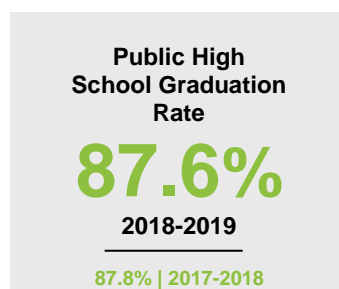

WATONWAN COUNTY

2020 COUNTY FACT SHEET

Minnesota

Child Population: **1,269,824**
Birth Rate per 1,000: **12.0**
Median Family Income: **$86,204**

Watonwan

Child Population: **2,657**
Birth Rate per 1,000: **15.3**
Median Family Income: **$69,300**

KIDS COUNT is a project of the Annie E. Casey Foundation. CDF-MN publishes an annual Minnesota KIDS COUNT Data Book to share trends in child well-being and foster discussion on data-driven solutions to improve child outcomes. To access the Minnesota KIDS COUNT Data Book and all county fact sheets, visit www.cdf-mn.org.

children's defense fund minnesota