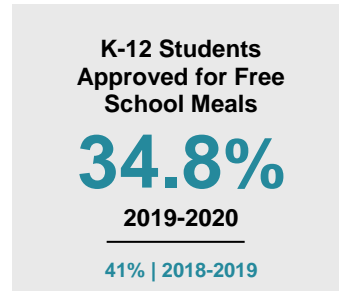

WINONA COUNTY

2020 COUNTY FACT SHEET

Minnesota

Child Population: **1,269,824**
 Birth Rate per 1,000: **12.0**
 Median Family Income: **\$86,204**

Winona

Child Population: **9,108**
 Birth Rate per 1,000: **9.3**
 Median Family Income: **\$74,810**