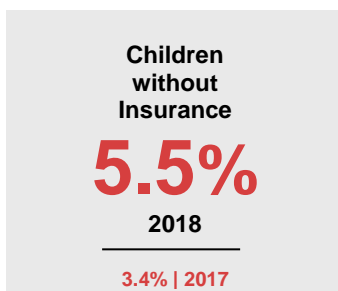

WINONA COUNTY

2020 COUNTY FACT SHEET

Minnesota

Child Population: **1,269,824**
 Birth Rate per 1,000: **12.0**
 Median Family Income: **\$86,204**

Winona

Child Population: **9,108**
 Birth Rate per 1,000: **9.3**
 Median Family Income: **\$74,810**