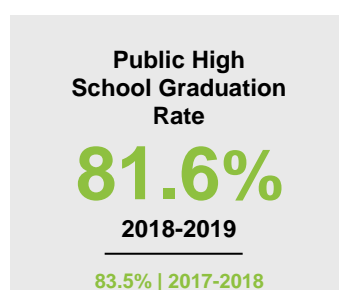

WINONA COUNTY

2020 COUNTY FACT SHEET

Minnesota

Child Population: **1,269,824**
 Birth Rate per 1,000: **12.0**
 Median Family Income: **\$86,204**

Winona

Child Population: **9,108**
 Birth Rate per 1,000: **9.3**
 Median Family Income: **\$74,810**