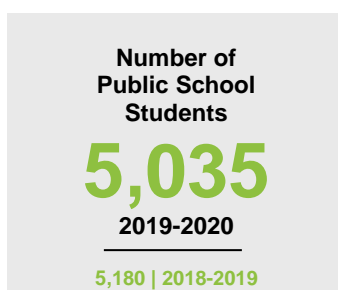

WINONA COUNTY

2020 COUNTY FACT SHEET

Minnesota

Child Population: **1,269,824**
 Birth Rate per 1,000: **12.0**
 Median Family Income: **\$86,204**

Winona

Child Population: **9,108**
 Birth Rate per 1,000: **9.3**
 Median Family Income: **\$74,810**