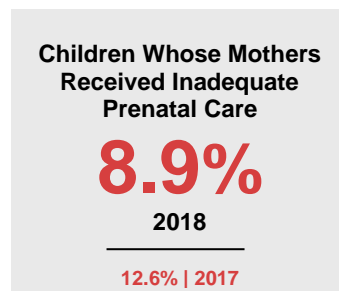

WINONA COUNTY

2020 COUNTY FACT SHEET

Minnesota

Child Population: **1,269,824**
 Birth Rate per 1,000: **12.0**
 Median Family Income: **\$86,204**

Winona

Child Population: **9,108**
 Birth Rate per 1,000: **9.3**
 Median Family Income: **\$74,810**