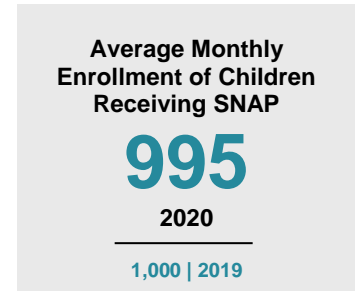

WINONA COUNTY

2020 COUNTY FACT SHEET

Minnesota

Child Population: **1,269,824**
 Birth Rate per 1,000: **12.0**
 Median Family Income: **\$86,204**

Winona

Child Population: **9,108**
 Birth Rate per 1,000: **9.3**
 Median Family Income: **\$74,810**