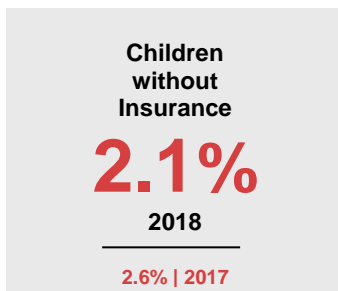

WRIGHT COUNTY

2020 COUNTY FACT SHEET

Minnesota

Child Population: **1,269,824**
 Birth Rate per 1,000: **12.0**
 Median Family Income: **\$86,204**

Wright

Child Population: **36,886**
 Birth Rate per 1,000: **13.0**
 Median Family Income: **\$94,210**