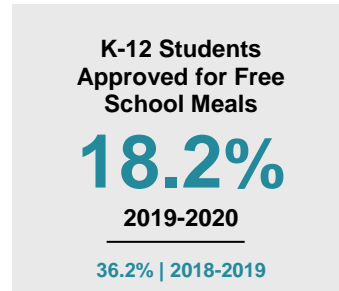

WRIGHT COUNTY

2020 COUNTY FACT SHEET

Minnesota

Child Population: **1,269,824**
 Birth Rate per 1,000: **12.0**
 Median Family Income: **\$86,204**

Wright

Child Population: **36,886**
 Birth Rate per 1,000: **13.0**
 Median Family Income: **\$94,210**