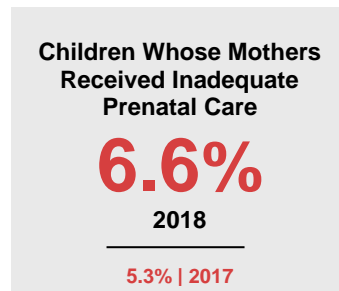

WRIGHT COUNTY

2020 COUNTY FACT SHEET

Minnesota

Child Population: **1,269,824**
 Birth Rate per 1,000: **12.0**
 Median Family Income: **\$86,204**

Wright

Child Population: **36,886**
 Birth Rate per 1,000: **13.0**
 Median Family Income: **\$94,210**