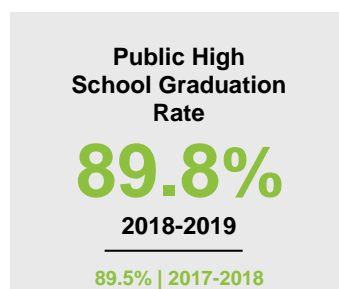

WRIGHT COUNTY

2020 COUNTY FACT SHEET

Minnesota

Child Population: **1,269,824**
 Birth Rate per 1,000: **12.0**
 Median Family Income: **\$86,204**

Wright

Child Population: **36,886**
 Birth Rate per 1,000: **13.0**
 Median Family Income: **\$94,210**