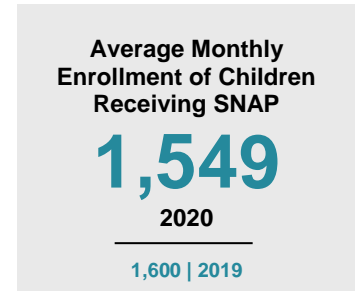

WRIGHT COUNTY

2020 COUNTY FACT SHEET

Minnesota

Child Population: **1,269,824**
 Birth Rate per 1,000: **12.0**
 Median Family Income: **\$86,204**

Wright

Child Population: **36,886**
 Birth Rate per 1,000: **13.0**
 Median Family Income: **\$94,210**