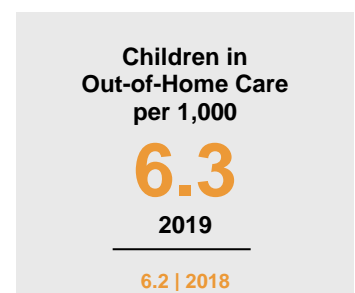

WRIGHT COUNTY

2020 COUNTY FACT SHEET

Minnesota

Child Population: **1,269,824**
 Birth Rate per 1,000: **12.0**
 Median Family Income: **\$86,204**

Wright

Child Population: **36,886**
 Birth Rate per 1,000: **13.0**
 Median Family Income: **\$94,210**

KIDS COUNT is a project of the Annie E. Casey Foundation. CDF-MN publishes an annual Minnesota KIDS COUNT Data Book to share trends in child well-being and foster discussion on data-driven solutions to improve child outcomes. To access the Minnesota KIDS COUNT Data Book and all county fact sheets, visit www.cdf-mn.org.