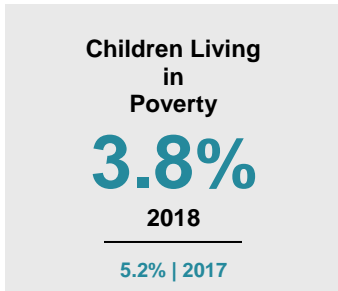

WRIGHT COUNTY

2020 COUNTY FACT SHEET

Minnesota

Child Population: **1,269,824**
 Birth Rate per 1,000: **12.0**
 Median Family Income: **\$86,204**

Wright

Child Population: **36,886**
 Birth Rate per 1,000: **13.0**
 Median Family Income: **\$94,210**