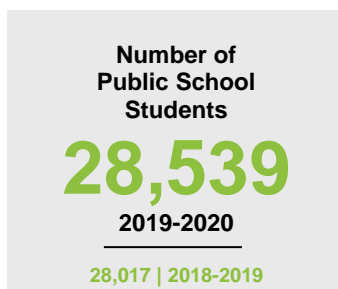

WRIGHT COUNTY

2020 COUNTY FACT SHEET

Minnesota

Child Population: **1,269,824**
 Birth Rate per 1,000: **12.0**
 Median Family Income: **\$86,204**

Wright

Child Population: **36,886**
 Birth Rate per 1,000: **13.0**
 Median Family Income: **\$94,210**